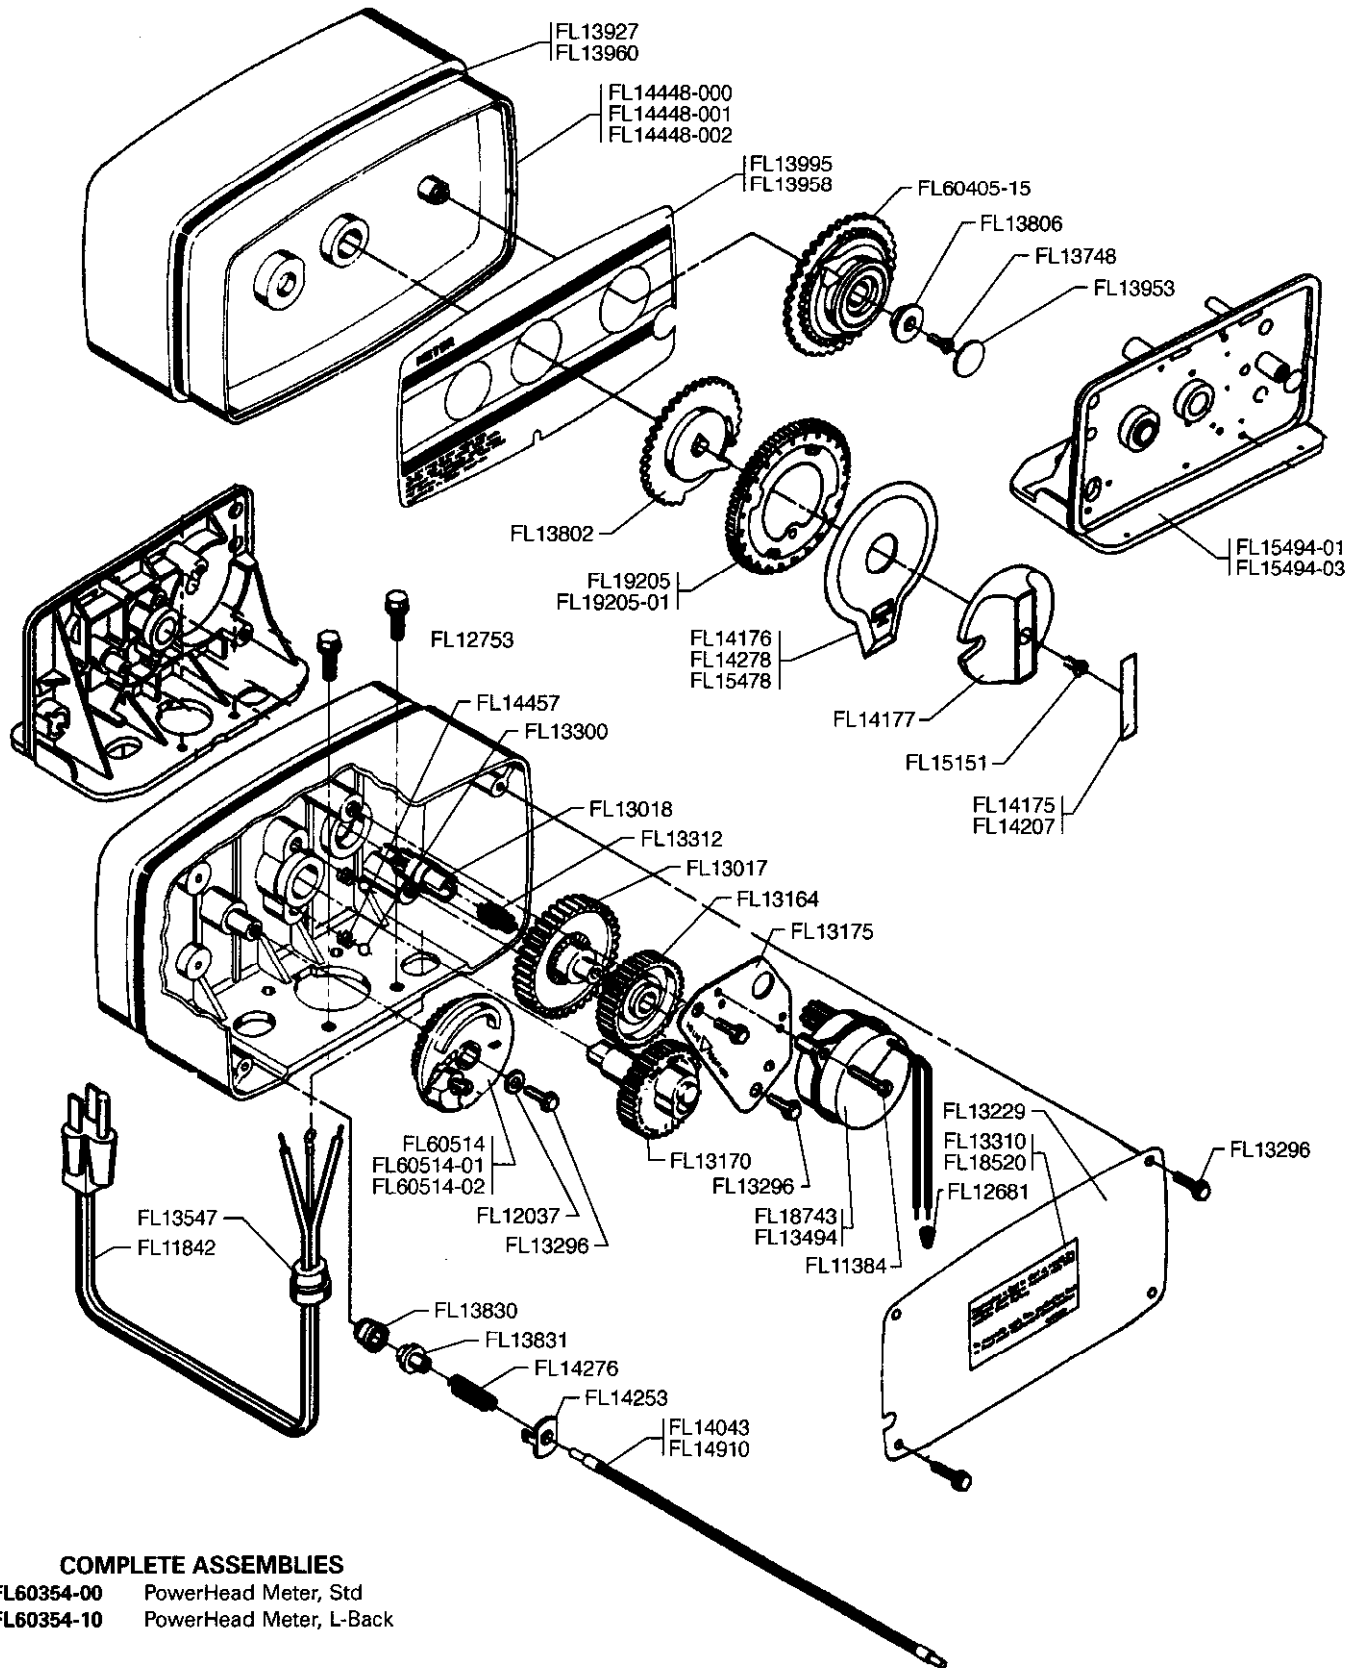

5600 Econominder Drive Assembly

COMPLETE ASSEMBLIES

- FL60354-00 PowerHead Meter, Std
- FL60354-10 PowerHead Meter, L-Back